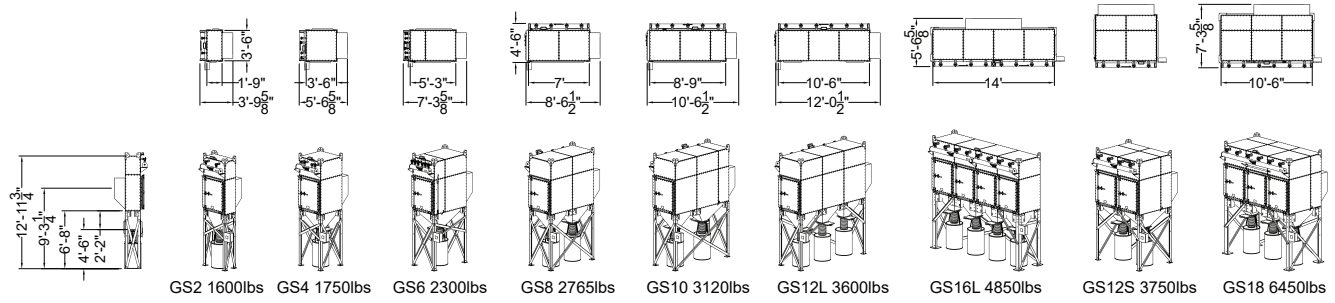

Camfil APC Gold Series Models

Model Code#
 GS — # of cartridges
 24 — Gold Series