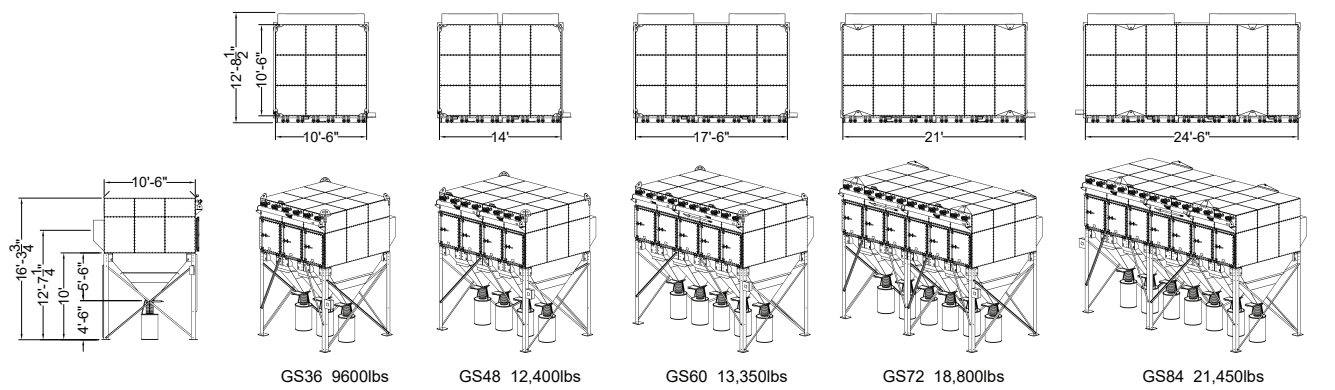

Camfil APC Gold Series Models

Model Code#
 GS — # of cartridges
 24 — Gold Series