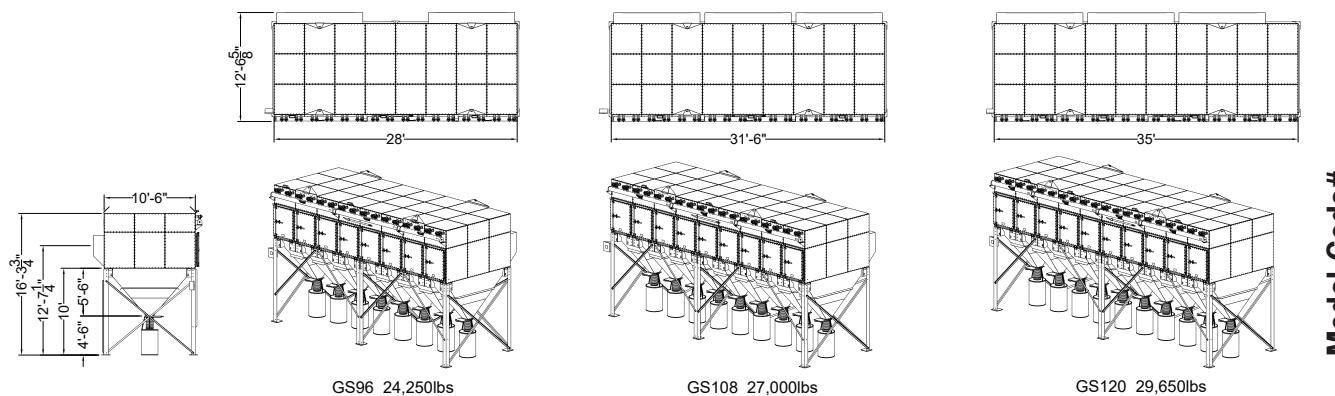

Camfil APC Gold Series Models

Model Code#
 GS — # of cartridges
 24 — Gold Series