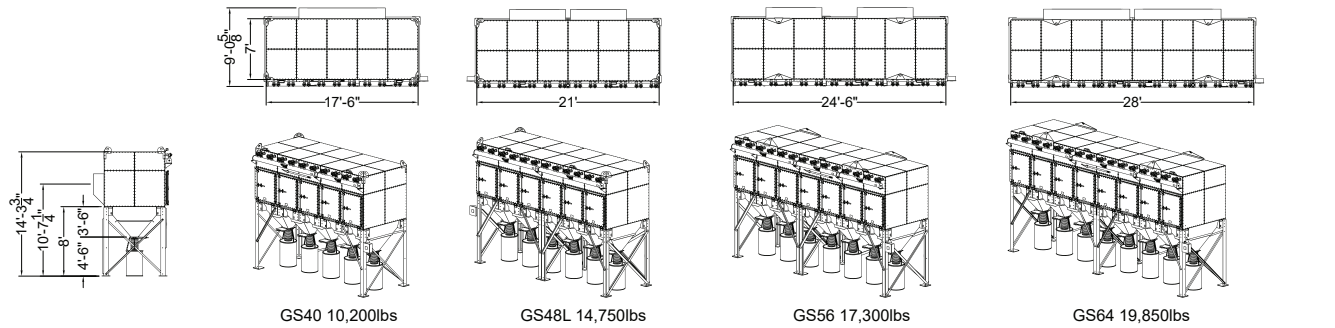

Camfil APC Gold Series Models

Model Code#
 GS — # of cartridges
 24 — Gold Series