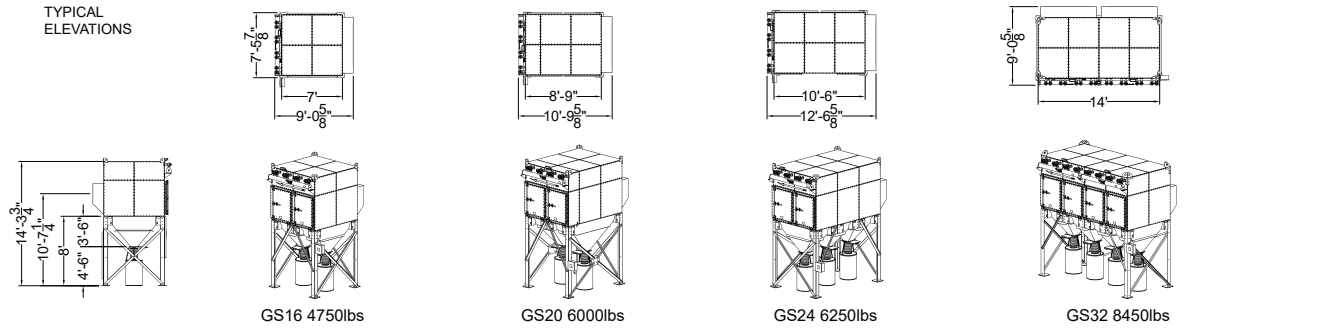

Camfil APC Gold Series Models

Model Code#
 GS — # of cartridges
 24 — Gold Series